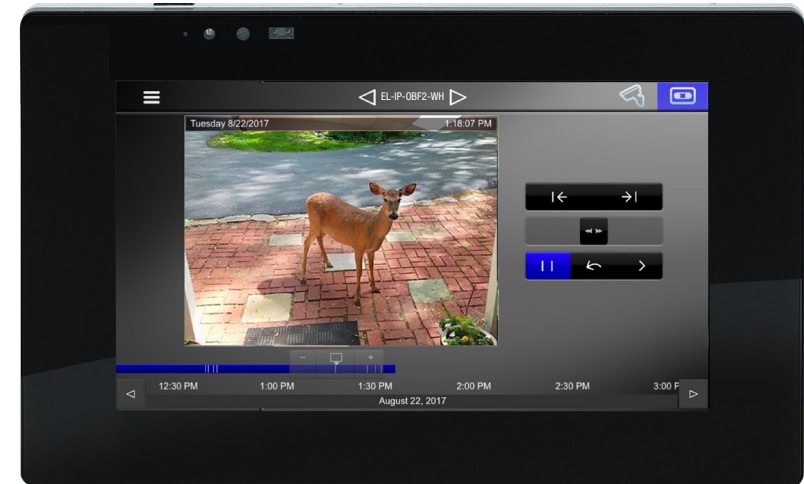

		EL-NVR-8TB*
GENERAL	DESCRIPTION	ELAN® Surveillance Network Video Recorder (8TB)
	Channels	Up to 16ch at 30 fps
	Hard Drive Storage	1TB, 2TB, 4TB, 8TB
	Internal HDDs	MAX. 4x 3.5" HDD
	Resolution	CIF / VGA / D1 / 960H / 1M / 1.3M / 1080P / 3M / 5M
	Max. Frame Rate	480 FPS
	Output	HDMI / VGA
	Split Screen	1 / 4 / 8 / 9 / 13 / 16, sequence mode, freeze
	Digital Zoom	Up to 64X on live and playback
RECORDING	Max. Network Through Put	96Mbps
	Resolution	CIF ~ 5M
	Frame Rate	Single channel up to 1080P 60 FPS
	Mode	Manual, schedule(continue, event, none)
	Schedule	Each channel 7day x 24 hours time table, recording mode configurable
	Event	Motion grid (20x12, multi-level sensitivities) / network camera event / DI
	Alarm Notification	Alarm notification iOS android / E-Mail / FTP / buzzer / DO
PLAYBACK	Search	Alarm event / Operation event / System event / Meta data event / Time search
	Display	16CH synchronous playback
	Max. Division Display	480 FPS
	Resolution	CIF ~ 5M
	Max. Frame Rate	Up to 1080P 60FPS
	Speed	Fast rewind 2x~64x / Fast forward 2x~64x / Step Forward / Slow motion 1/2 ~ 1/16

*Also available in 1TB, 2TB, and 4TB

FEATURES / BENEFITS

- One-click setup with ELAN Auto-Discover / Auto-Configure
- Record and playback on ELAN UI (Exclusive)
- 1U Rack mountable unit with ELAN aesthetics
- Advanced Built-in Motion Analytics
- Up to 8TB of hard drive space
- Remote access from anywhere in the world with ELAN app
- Dual LAN ports for redundancy

SURVEILLANCE INSTALLS MADE EASY WITHELAN SURVEILLANCE.

ELAN's new line of surveillance cameras and network video recorders (NVR) make it simple to find and install on the network. Auto-Discover / Auto-Configure give dealers one-click camera setup within ELAN Configurator.

ELAN's exclusive record and playback feature allows your customers to view saved videos on any ELAN UI (Touchpad, TV with OSD, and/or App.)

Standard view in the ELAN UI of 4 live camera feeds with camera names.