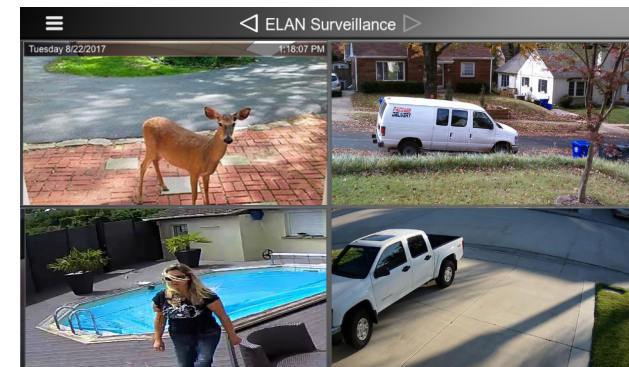

*Also available in 1TB, 2TB, and 4TB

FEATURES / BENEFITS

- One-click setup with ELAN Auto-Discover / Auto-Configure
- Record and playback on ELAN UI (Exclusive)
- 1U Rack mountable unit with ELAN aesthetics
- Advanced Built-in Motion Analytics
- Up to 8TB of hard drive space
- Remote access from anywhere in the world with ELAN app
- Dual LAN ports for redundancy

SURVEILLANCE INSTALLS MADE EASY WITHELAN SURVEILLANCE.

ELAN's new line of surveillance cameras and network video recorders (NVR) make it simple to find and install on the network. Auto-Discover / Auto-Configure give dealers one-click camera setup within ELAN Configurator.

ELAN's exclusive record and playback feature allows your customers to view saved videos on any ELAN UI (Touchpad, TV with OSD, and/or App.)

Standard view in the ELAN UI of 4 live camera feeds with camera names.